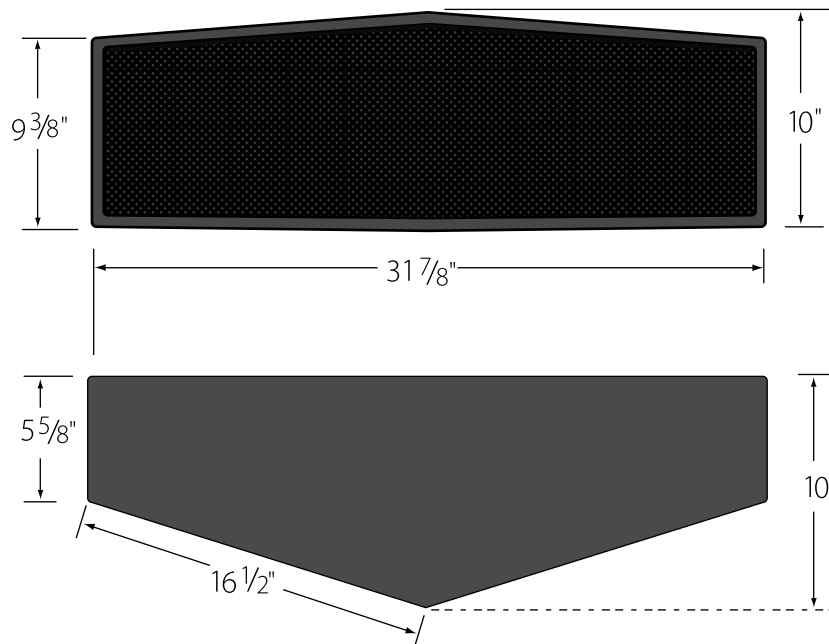

APOGEE AE - 2 SPEAKER

1565-C MABURY ROAD
SAN JOSE, CA 95133
408/347-3700
FAX: 408/347-3701
WEB: www.riverview.com

Weight:	70lb
Electrical Line / Load:	None
Contol Location;	None
Connector Location:	Back
Ventilation Exhausts::	None
IR Remote Window:	None
Recommendations:	None