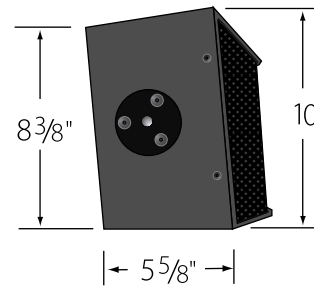

APOGEE AE - 2 SPEAKER

1565-C MABURY ROAD
SAN JOSE, CA 95133
408/347-3700
FAX: 408/347-3701
WEB: www.riverview.com

Weight:	70lb
Electrical Line / Load:	None
Contol Location;	None
Connector Location:	Back
Ventilation Exhausts::	None
IR Remote Window:	None
Recommendations:	None