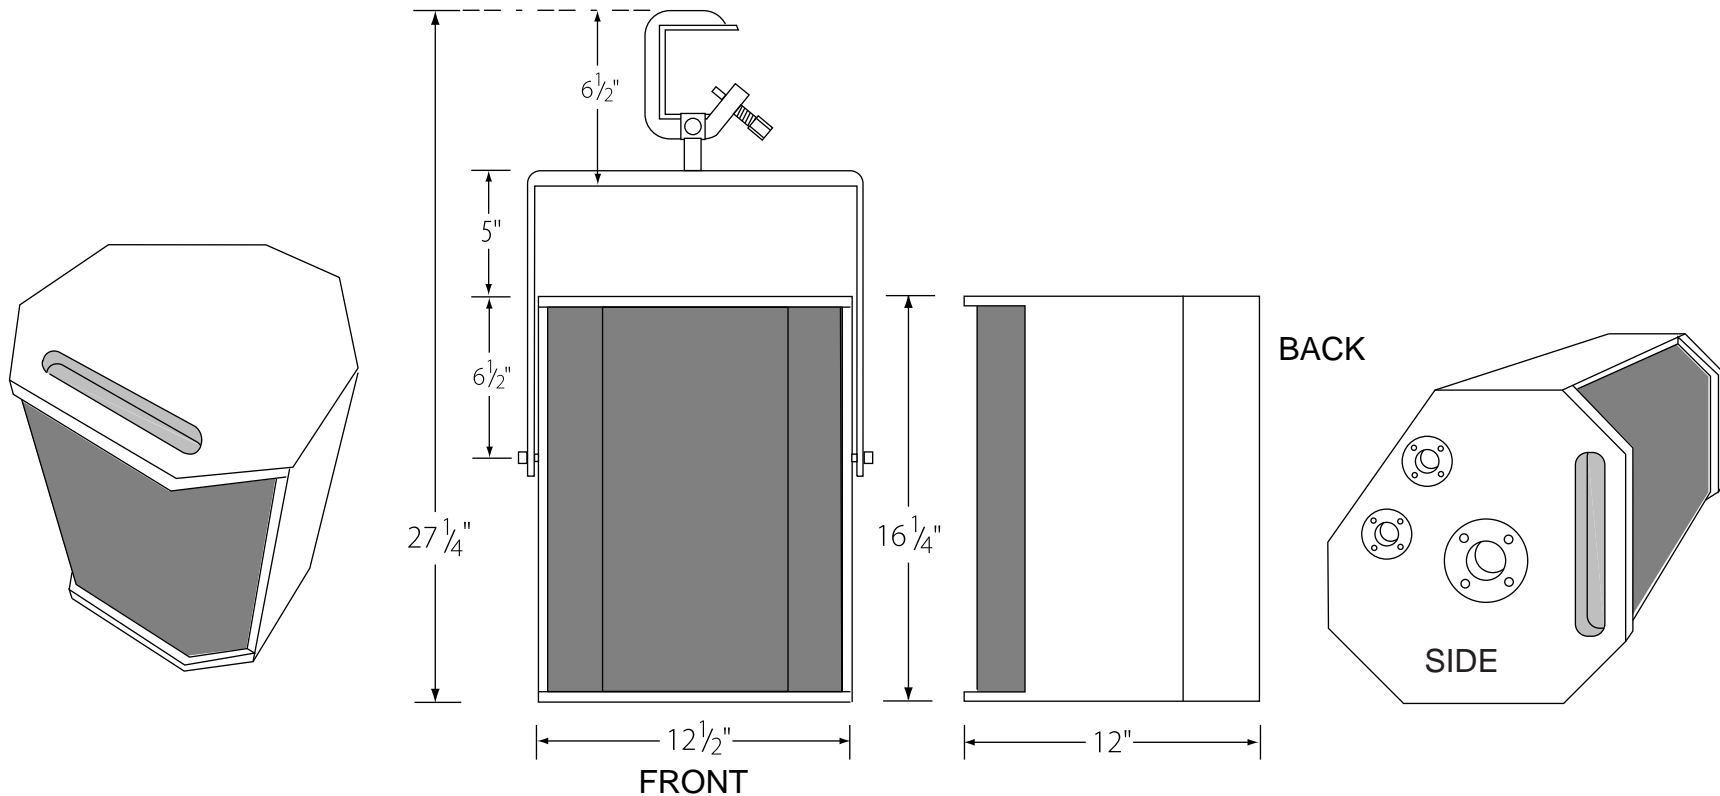

Apogee AE-3m Loudspeaker

1565-C MABURY ROAD
SAN JOSE, CA 95133
408/347-3700
FAX: 408/347-3701
WEB: www.riverview.com

Weight:	55lb
Electrical Line / Load:	N/A
Contol Location;	N/A
Connector Location:	Side
Ventilation Exhausts::	N/A
IR Remote Window:	None
Recommendations:	Clamp Removes