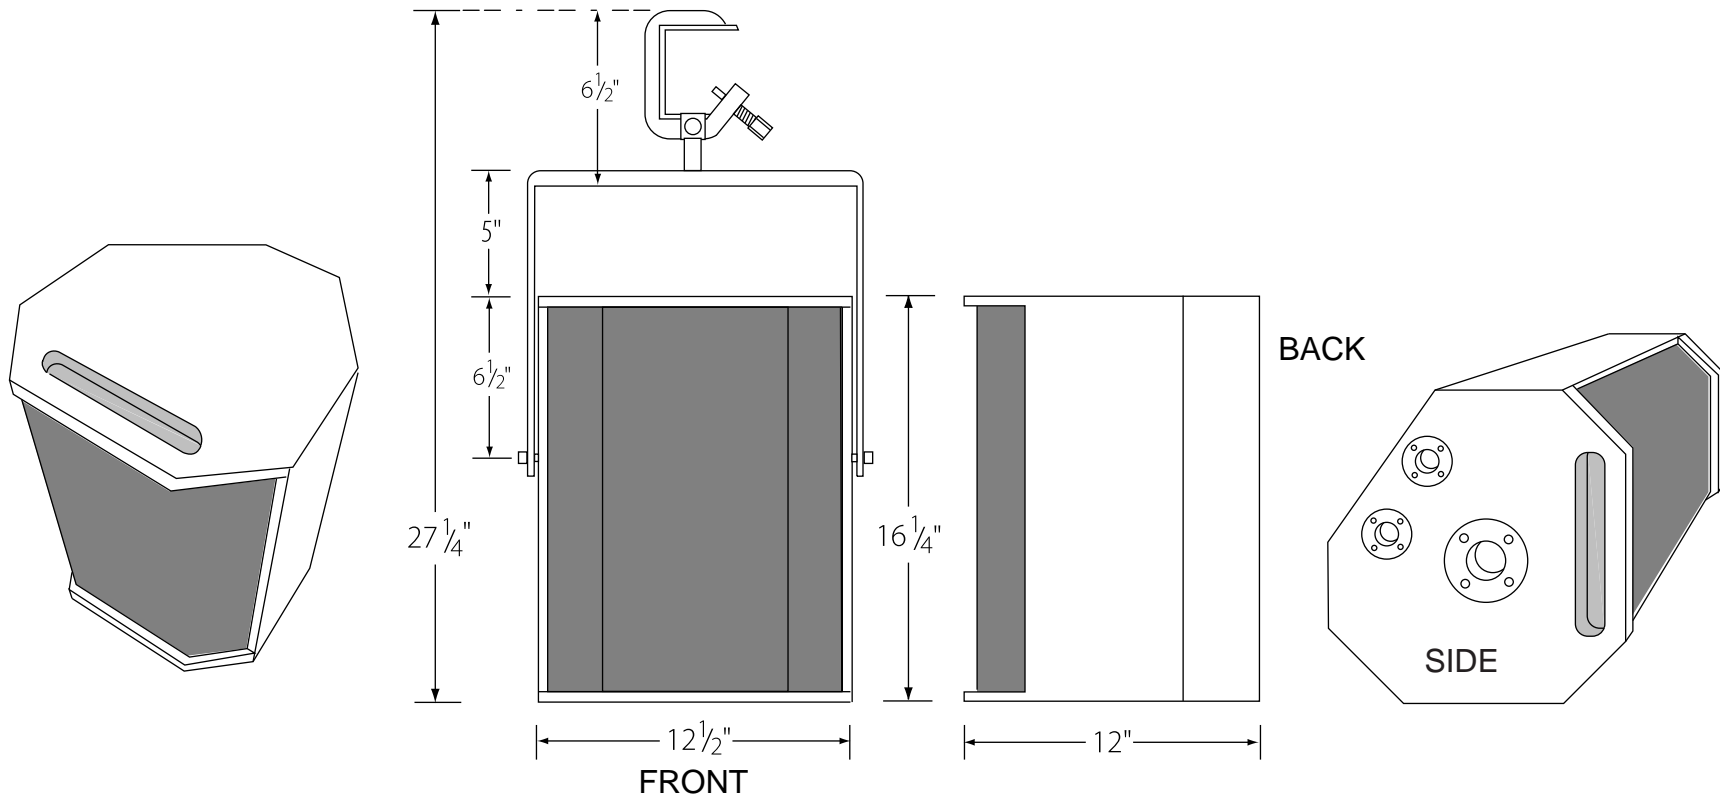

# Apogee AE-3m Loudspeaker

1565-C MABURY ROAD  
SAN JOSE, CA 95133  
408/347-3700  
FAX: 408/347-3701  
WEB: www.riverview.com

Weight:	55lb
Electrical Line / Load:	N/A
Contol Location;	N/A
Connector Location:	Side
Ventilation Exhausts::	N/A
IR Remote Window:	None
Recommendations:	Clamp Removes