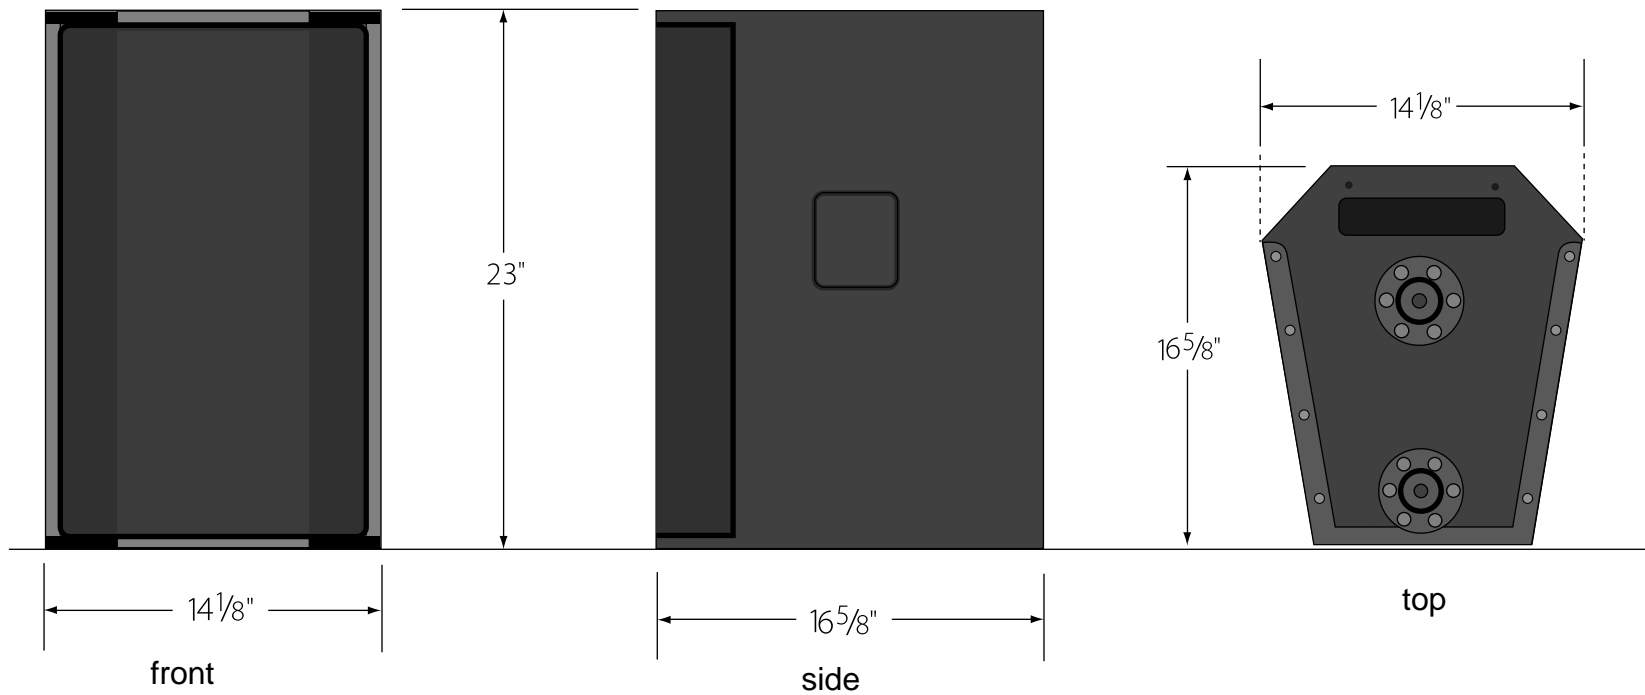

APOGEE AE5 LOUDSPEAKER

1565-C MABURY ROAD
SAN JOSE, CA 95133
408/347-3700
FAX: 408/347-3701
WEB: www.riverview.com

Weight:	100lb
Electrical Line / Load:	None
Control Location:	None
Connector Location:	Back
Ventilation Exhausts::	None
IR Remote Window:	None
Recommendations:	None