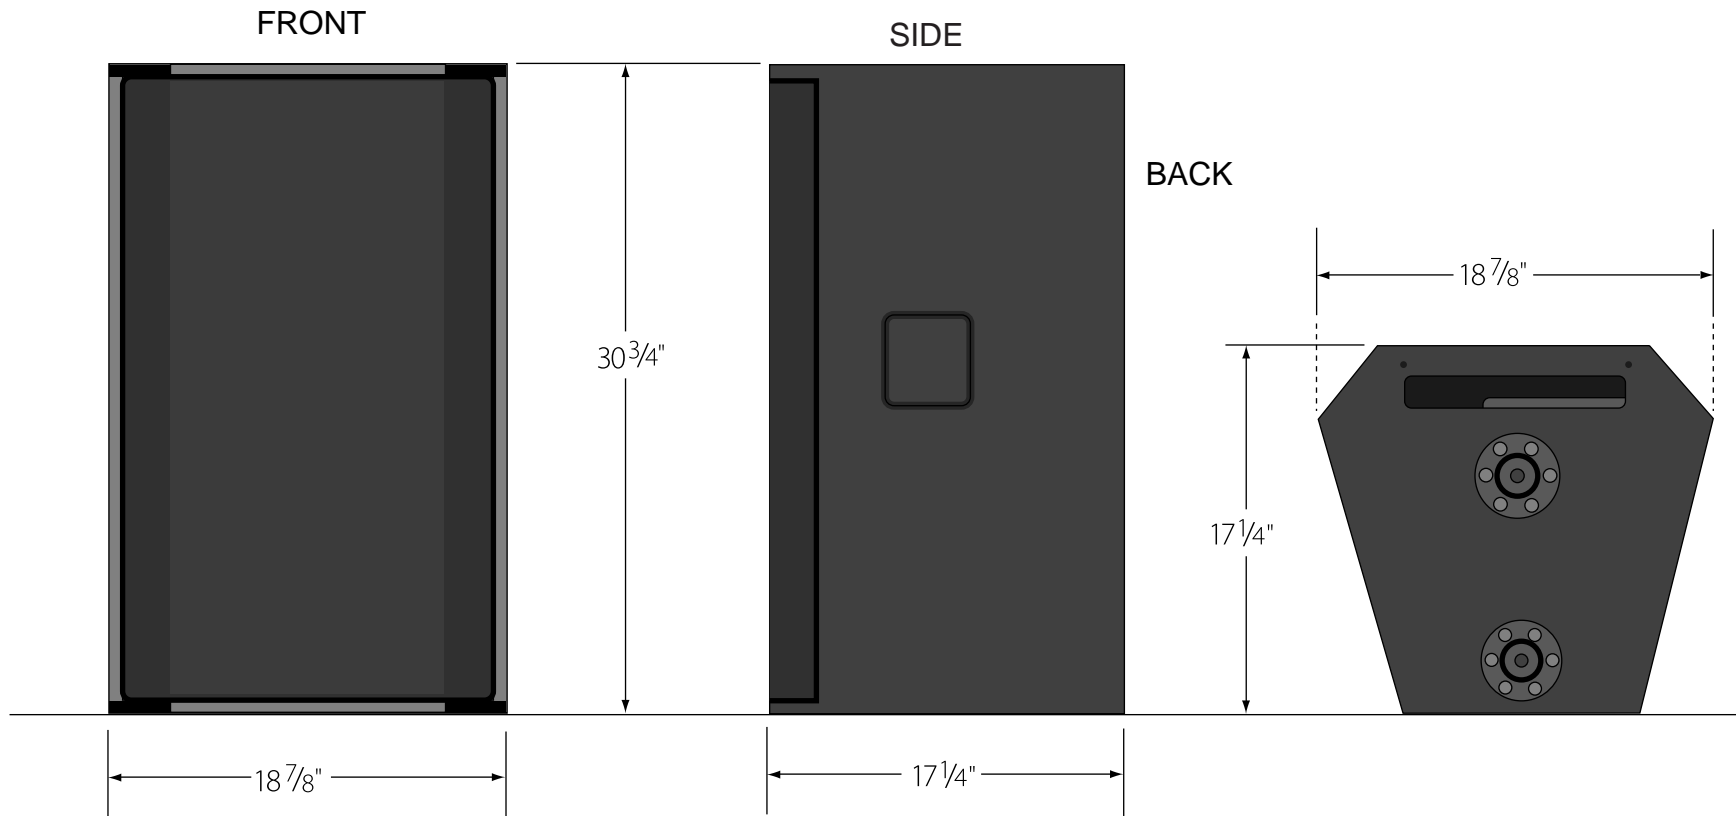

APOGEE AE-8 LOUDSPEAKER

1565-C MABURY ROAD
SAN JOSE, CA 95133
408/347-3700
FAX: 408/347-3701
WEB: www.riverview.com

Weight:	150lb
Electrical Line / Load:	None
Control Location:	None
Connector Location:	Back
Ventilation Exhausts::	None
IR Remote Window:	None
Recommendations:	None