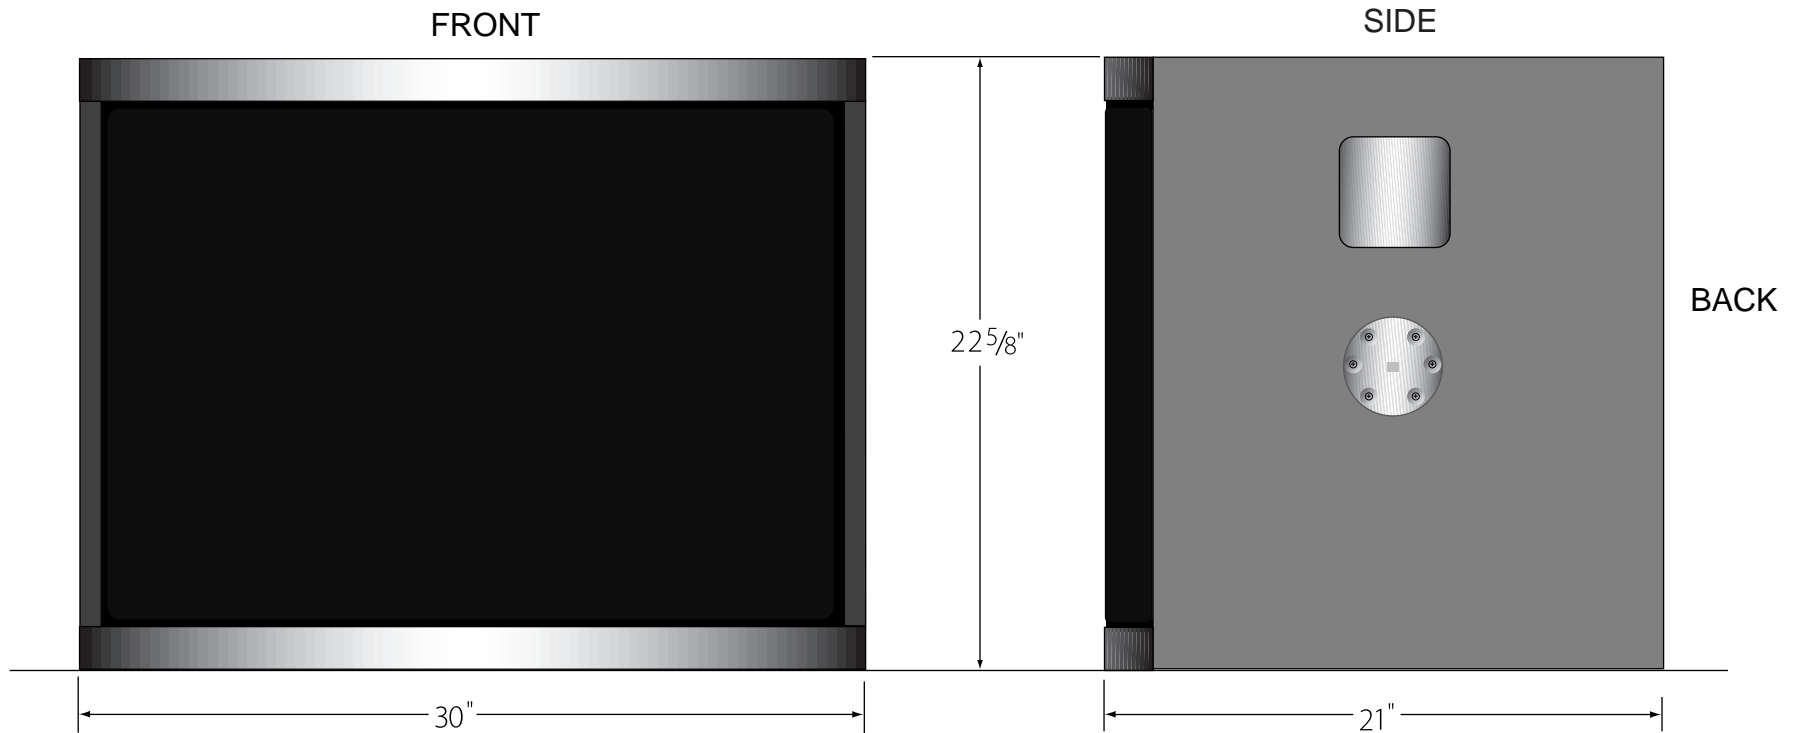

APOGEE AE-SB Subwoofer

1565-C MABURY ROAD
SAN JOSE, CA 95133
408/347-3700
FAX: 408/347-3701
WEB: www.riverview.com

Weight:	120lb
Electrical Line / Load:	None
Control Location:	Front / Lower
Connector Location:	Back / Lower
Ventilation Exhausts::	None
IR Remote Window:	None
Recommendations:	None