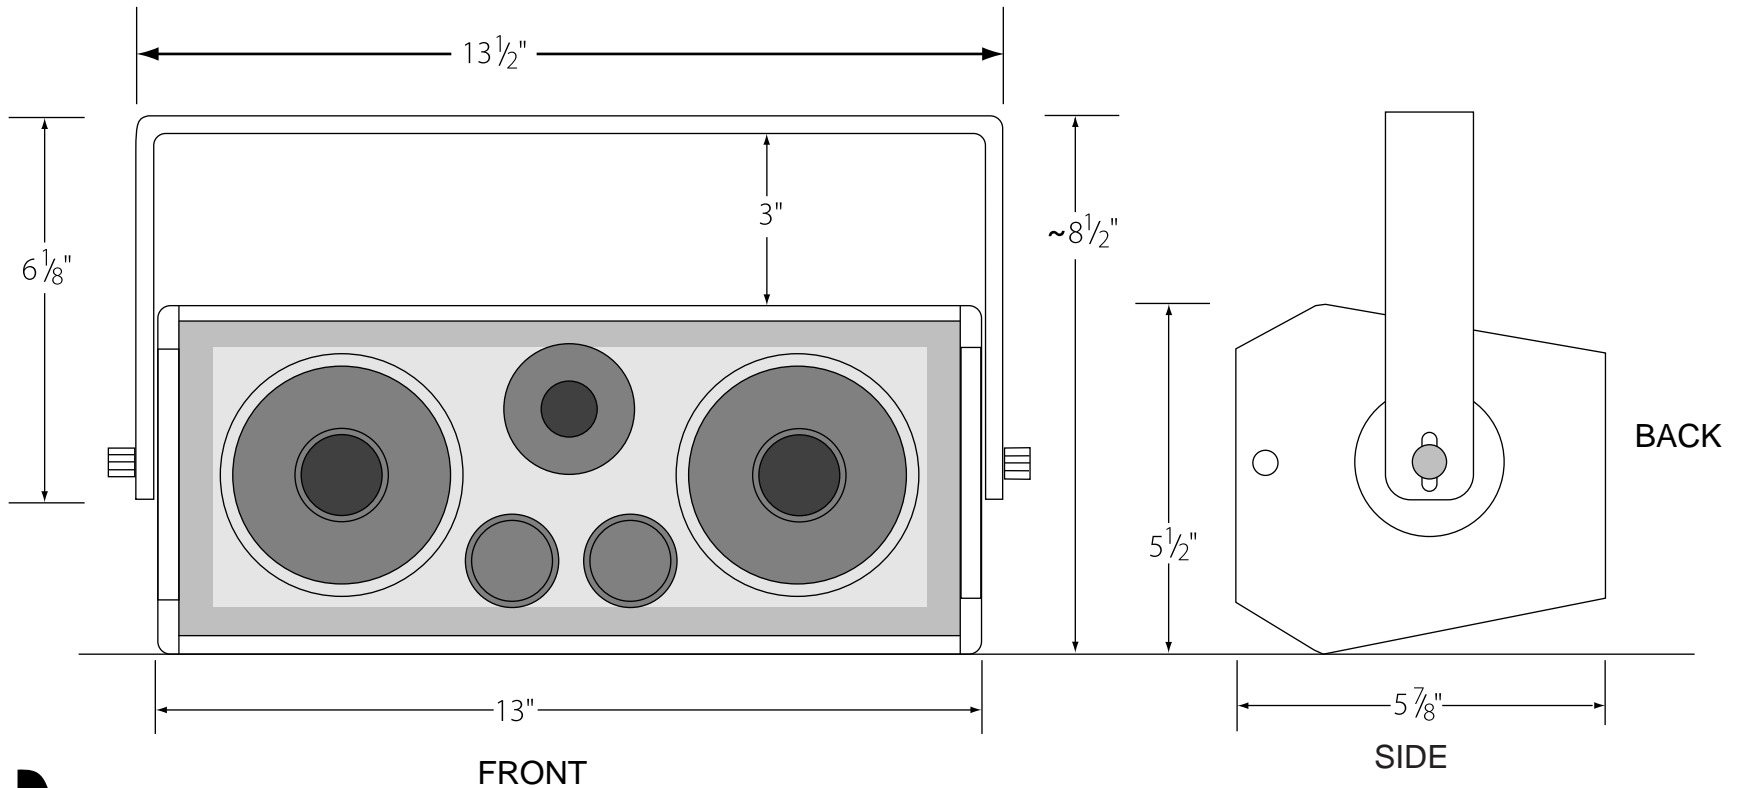

APOGEE SSM LOUDSPEAKER

**RIVERVIEW
SYSTEMS
GROUP, INC.**
1565-C MABURY ROAD
SAN JOSE, CA 95133
408/347-3700
FAX: 408/347-3701
WEB: www.riverview.com

Weight:	12lb
Electrical Line / Load:	None
Control Location:	None
Connector Location:	Back
Ventilation Exhausts:	None
IR Remote Window:	None
Recommendations:	None