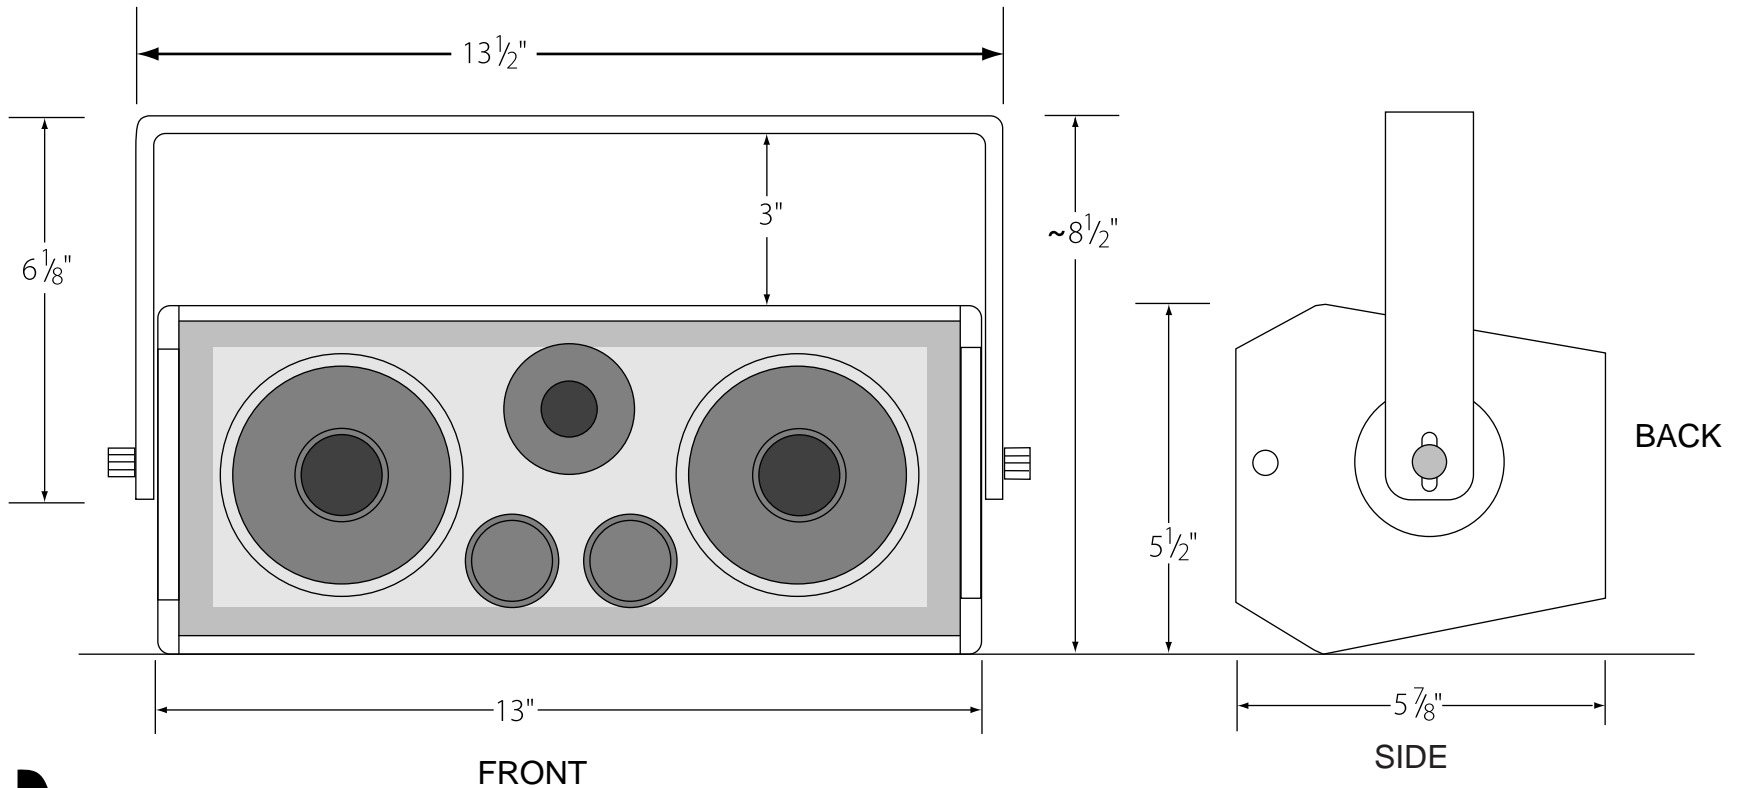

# APOGEE SSM LOUDSPEAKER

1565-C MABURY ROAD  
SAN JOSE, CA 95133  
408/347-3700  
FAX: 408/347-3701  
WEB: www.riverview.com

Weight:	12lb
Electrical Line / Load:	None
Contol Location;	None
Connector Location:	Back
Ventilation Exhausts::	None
IR Remote Window:	None
Recommendations:	None