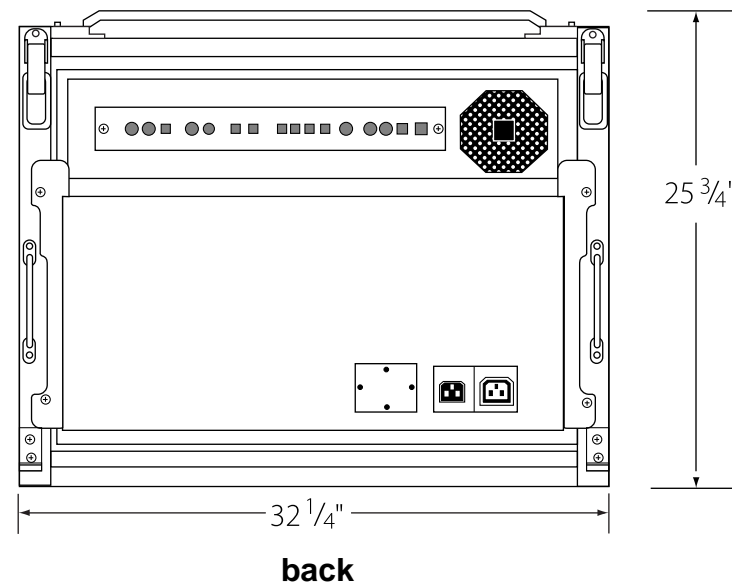

TOSHIBA P-4130VU UNIBODY CUBE

4' clearance (minimum) for access, service, cooling
Weight: 150lb
Electrical load: 10a 120/240 vac 50/60

WIREVIEW
SYSTEMS
GROUP, INC.
 101 EAST ALMA AVENUE
 SAN JOSE, CA 95112
 408/995-5930
 FAX: 408/297-1367