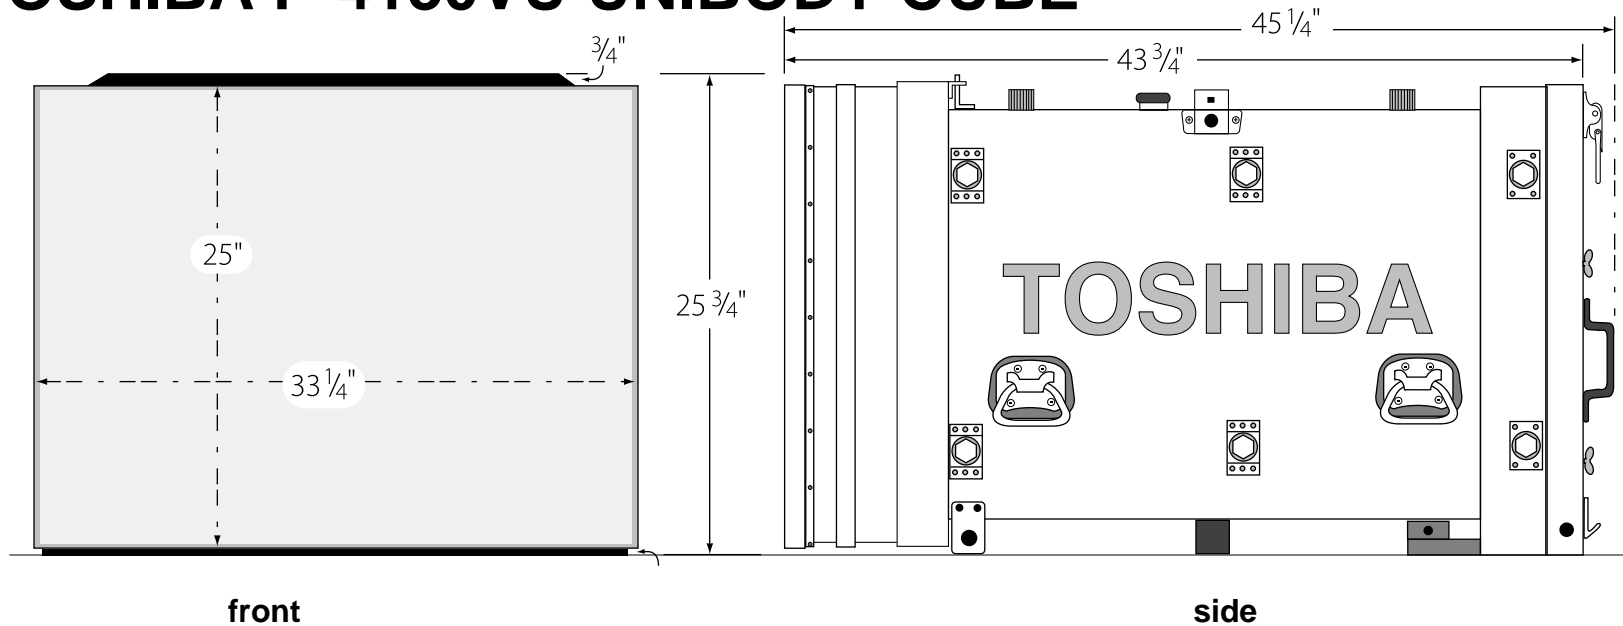

TOSHIBA P-4130VU UNIBODY CUBE

4' clearance (minimum) for access, service, cooling
Weight: 150lb
Electrical load: 10a 120/240 vac 50/60

WIREVIEW
SYSTEMS
GROUP, INC.
 101 EAST ALMA AVENUE
 SAN JOSE, CA 95112
 408/995-5930
 FAX: 408/297-1367