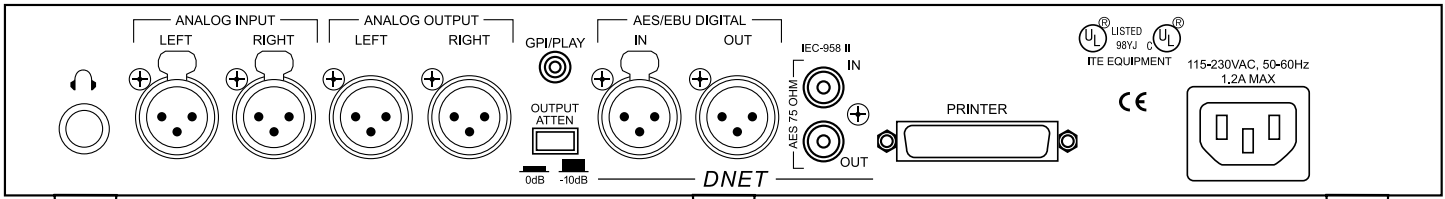

DR-554-E

DR-554-E Specifications

AUDIO PERFORMANCE

Audio Format	16 bit stereo, 48k or 44.1k linear or 48k Dolby AC-2
Input Sample Frequencies	24k to 56k samples/second, converted to 48k or 44.1k via sample rate converter
Analog Inputs	Balanced, XLR-3F connectors; Z = 10KΩ
Maximum Input Level	+27 dBu balanced
Input Common Mode Rej.	> 80 dB @ 60 Hz
Analog Outputs	Balanced, XLR-3M connectors
Maximum Output Level	+24 dBu balanced; 10 dB gain cut provided with rear panel switch
Frequency Response	20 Hz to 20 kHz ± 0.5 dB
Dynamic Range	> 90 dB
THD+N (@ 48K linear)	<.005%
Digital I/O	AES/EBU & D-NET data on XLR-3 connectors AES3-ID or D-NET AES data on RCA jacks IEC-958 type II (semi-pro) on RCA jacks

GENERAL SPECS

Total Recording Time	24 hours – Dolby AC-2; 4 hours – 16 bit linear
Recording Medium	3.5" internal hard disk
Maximum Number Cuts	1,000
Maximum Cut Length	Equal to remaining time on disk
File Backup	D-NET file transfer format on AES ports
Audio Level Metering	LED bar graph display, 2-channel, peak-reading
Printer Port	Parallel output on 25-pin D connector
Display	2 line x 20 character, vacuum fluorescent
Panel Buttons	Illuminated, silent action

MECHANICAL/MISCELLANEOUS

Headphones	Stereo ¼" (6.35 mm) jack, with level control
Power Requirements	95 to 240 volts, 50/60 Hz, 25 watts
Dimensions (HWD)	5" x 15" x 9" (127 mm x 381 mm x 229 mm)
Weight	9.5 lbs. (4.3 kg) net
Agency Approvals	UL, C-UL, CE mark, FCC Class A
Country of Origin	USA